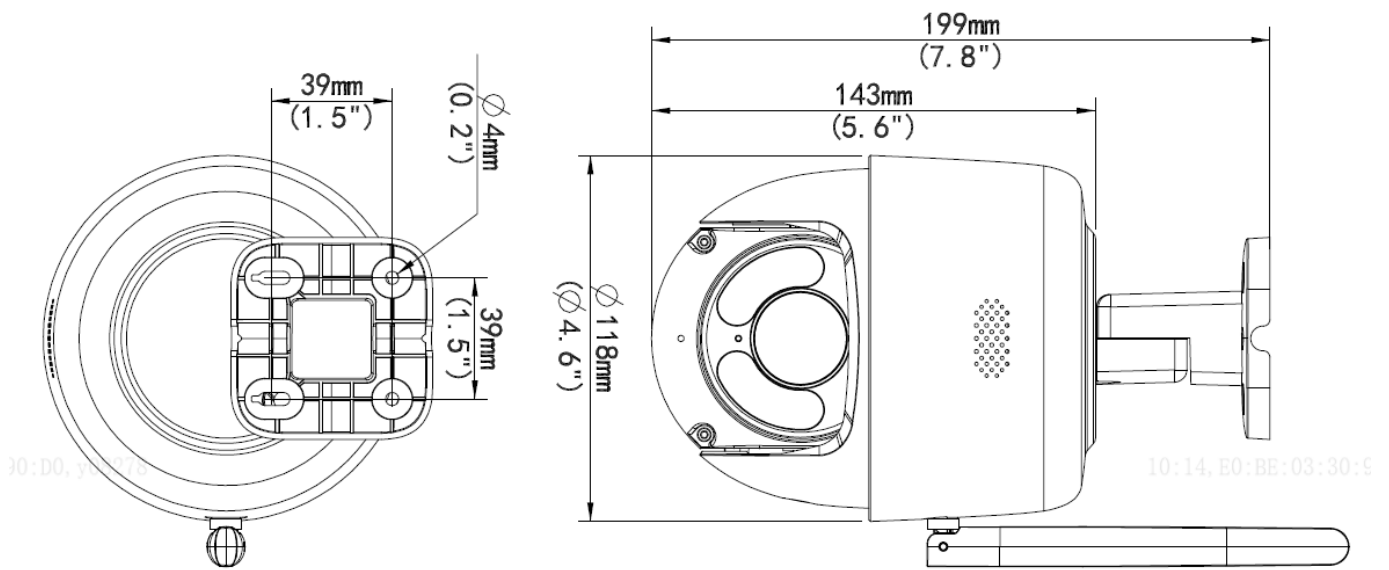

Weight	0.53kg (1.17lb)
Working Environment	-30°C ~ 60°C (-22°F to 140°F), Humidity: ≤95% RH(non-condensing)
Surge Protection	4KV
Reset Button	Support
LED indicator	1, red/green

Dimensions

No. 369, Xietong Road, Xixing Sub-district, Binjiang District, Hangzhou City, 310051, Zhejiang Province, China

www.uniview.com/uniarch

©2024 Zhejiang Uniview Technologies Co., Ltd. All rights reserved.

*Product specifications and availability are subject to change without notice.